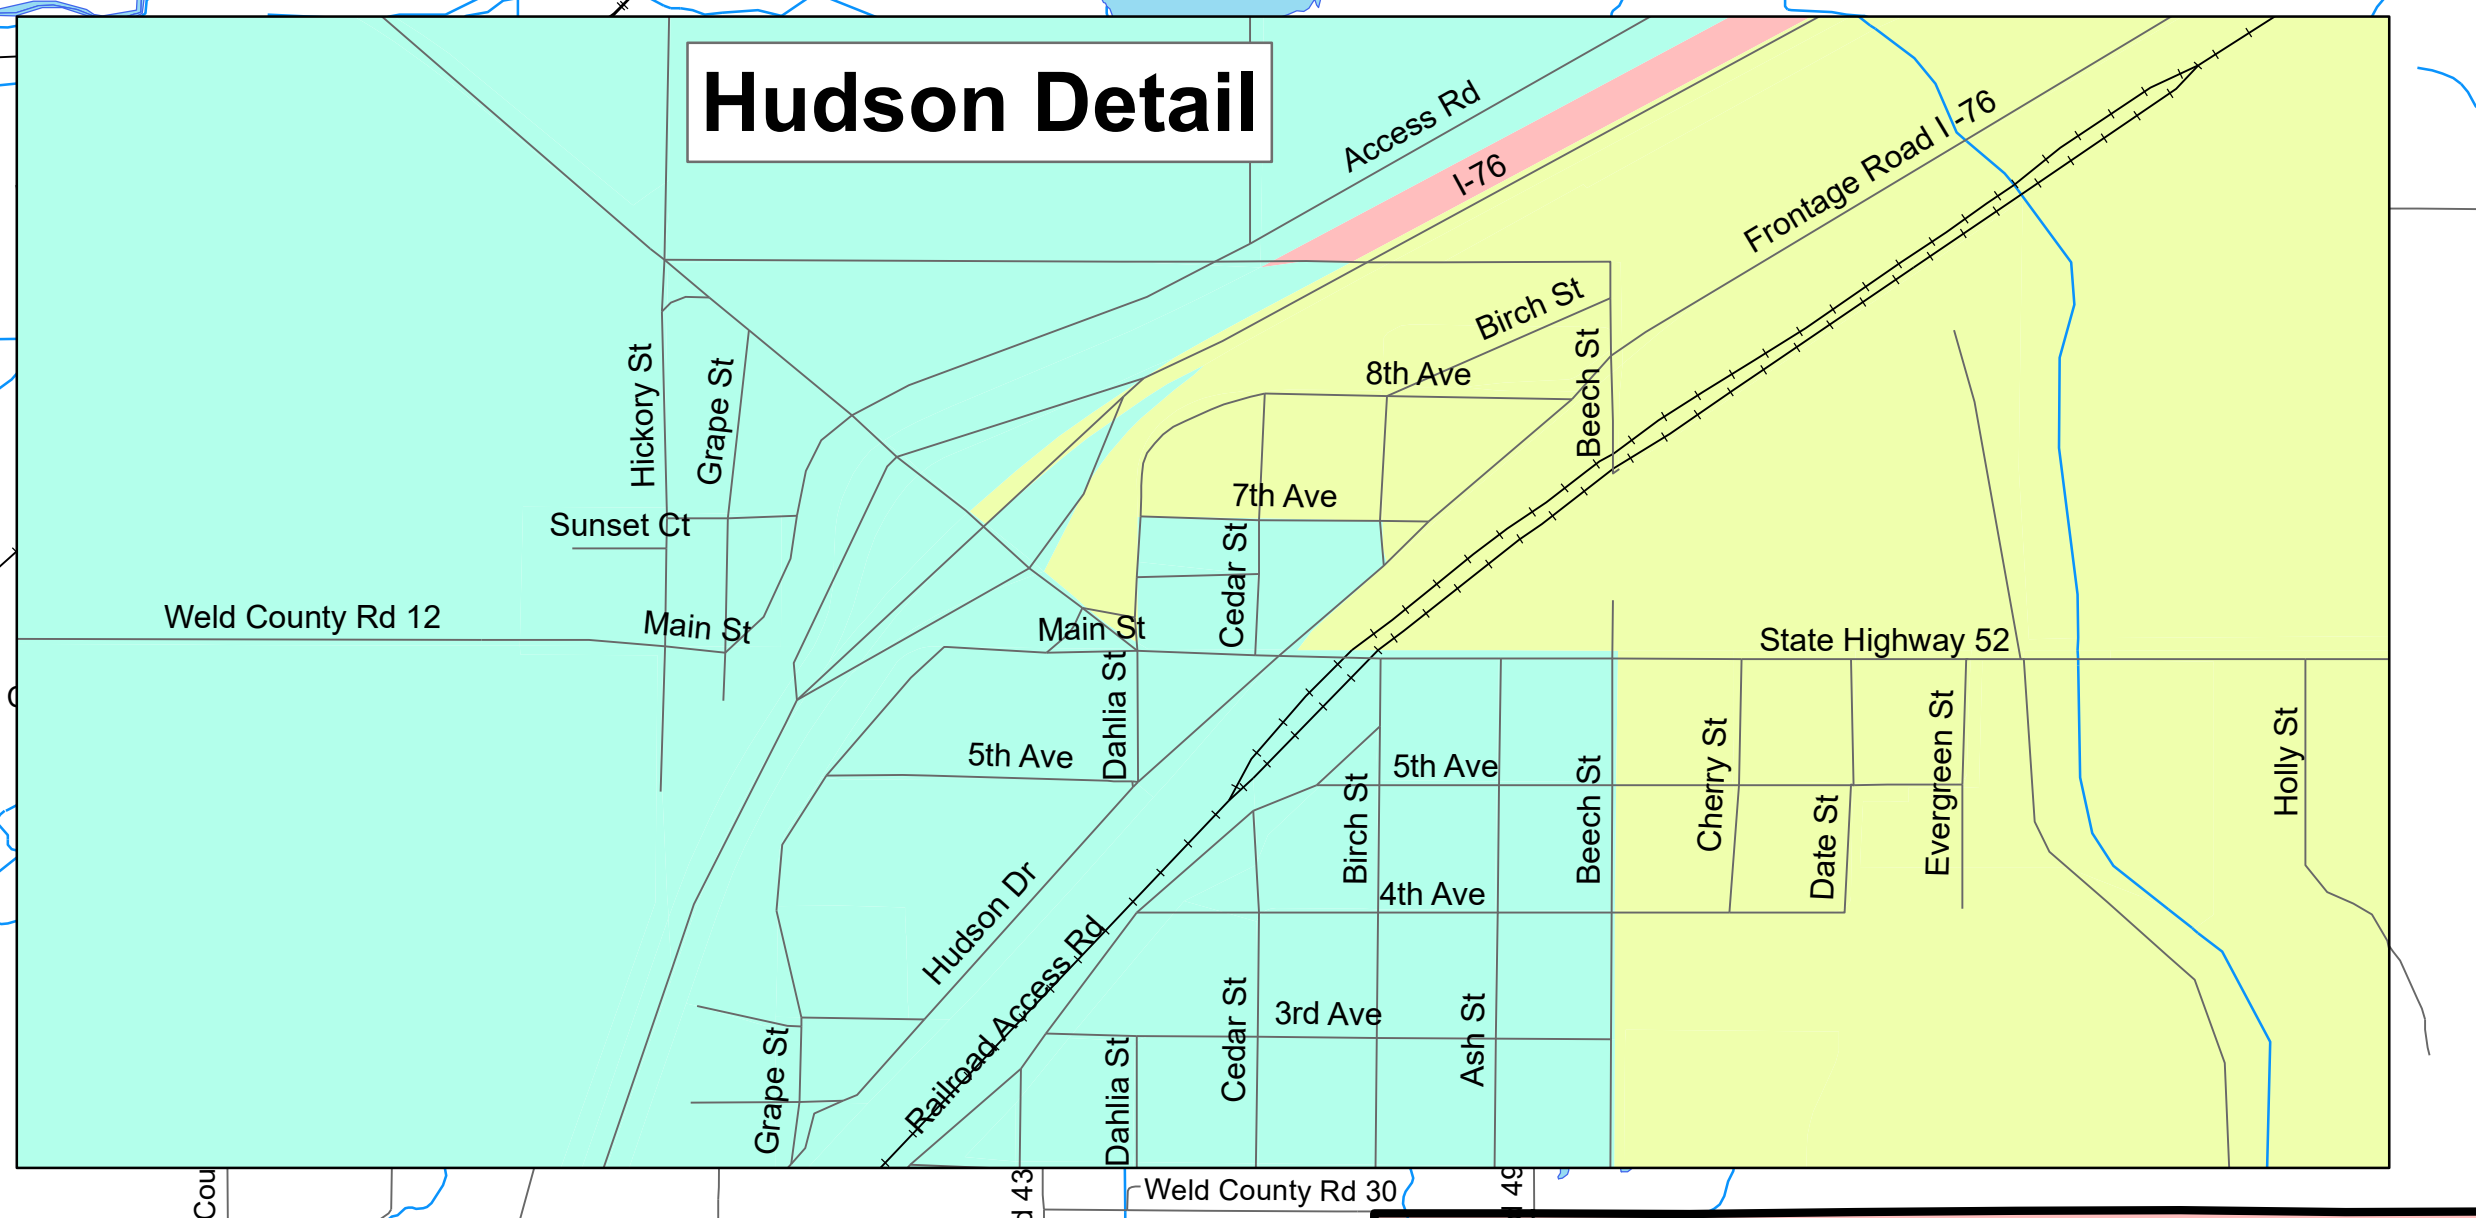

Weld County School District 3J Board of Education District Boundaries Adopted December 12, 2016

Legend

- | | | | |
|---|---|---|---|
|  | A |  | D |
|  | B |  | E |
|  | C | | |

Hudson Detail

Lochbuie Detail

Keenesburg Detail